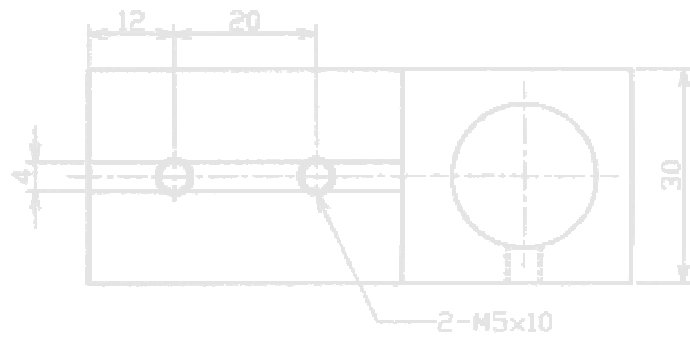

KDA[®]

The information of KDA Corporation

Manufacturing of

Ceramic Screws

KDA Corporation

4-13-6 Nakarokugo Ohta-ku TOKYO JAPAN

TEL ++81-3-3733-3851 FAX +81-3-3733-3853

Email info@kda1969.com