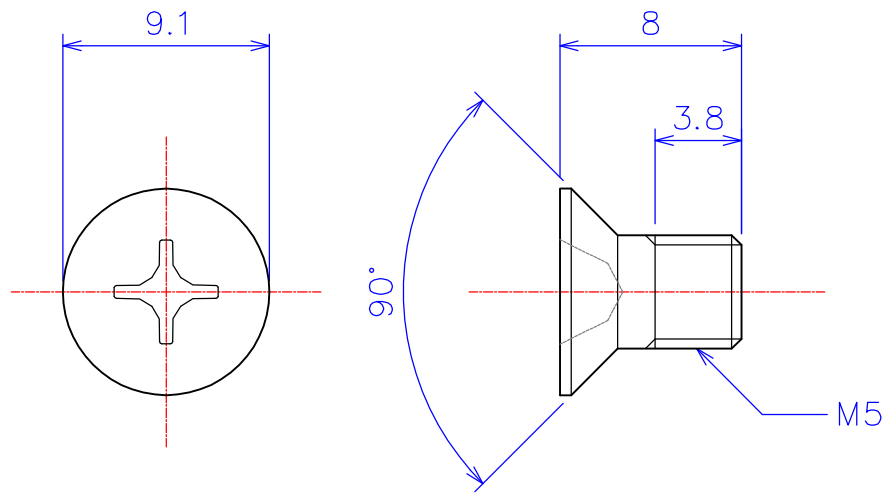

B

B

C

C

D

D

Method		Model ID / Item	ASM05-08	Flat Head Screw M5x8L Alumina Al ₂ O ₃
Scale	3 : 1 (A4)	Model ID / Item	ZSM05-08	Flat Head Screw M5x8L Zirconia ZrO ₂
Drawn	W.O. 2011.03.01	<p>KDA Corporation 4-13-6 Nakarokugo Ohta-ku TOKYO 144-0055 JAPAN</p>		