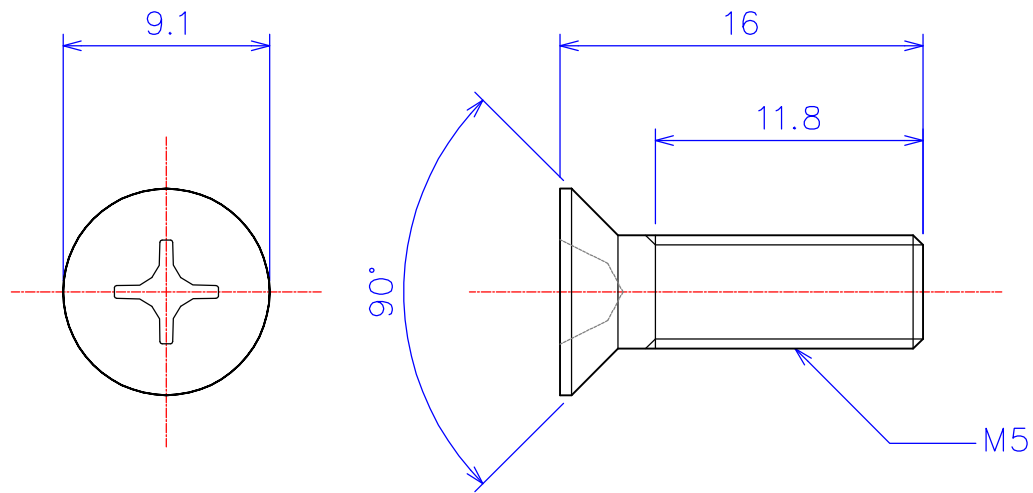

B

B

C

C

D

D

Method		Model ID / Item	ASM05-16	Flat Head Screw M5x16L Alumina Al ₂ O ₃
Scale	3 : 1 (A4)	Model ID / Item	ZSM05-16	Flat Head Screw M5x16L Zirconia ZrO ₂
Drawn	W.O. 2011.03.01			
		KDA Corporation		
		4-13-6 Nakarokugo Ohta-ku TOKYO 144-0055 JAPAN		